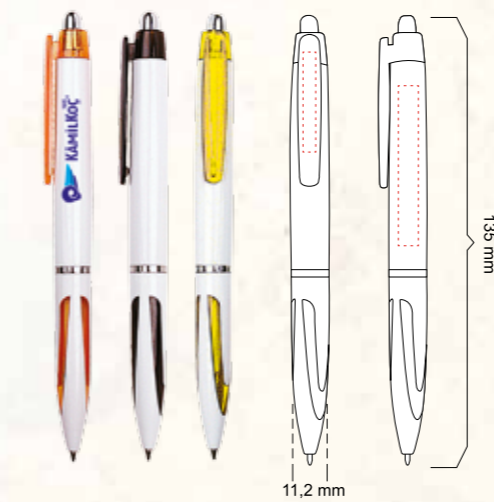

440

PLASTİK TÜKENMEZ KALEM
PLASTIC BALLPOINT PEN

BASKI ALANI/PRINTING AREA

Gövde/Body : 5.8 mm x 48 mm

Klips/Clips : 4.5 mm x 28 mm

420

PLASTİK TÜKENMEZ KALEM
PLASTIC BALLPOINT PEN

BASKI ALANI/PRINTING AREA

Gövde/Body : 5 mm x 36 mm

Klips/Clips : Uygun Değil/Unavailable

410

PLASTİK TÜKENMEZ KALEM
PLASTIC BALLPOINT PEN

BASKI ALANI/PRINTING AREA

Gövde/Body : 5.8 mm x 48 mm

Klips/Clips : 4.5 mm x 28 mm

475-S

PLASTİK TÜKENMEZ KALEM
PLASTIC BALLPOINT PEN

BASKI ALANI/PRINTING AREA

Gövde/Body : 5.8 mm x 46 mm

Klips/Clips : Uygun Değil/Unavailable