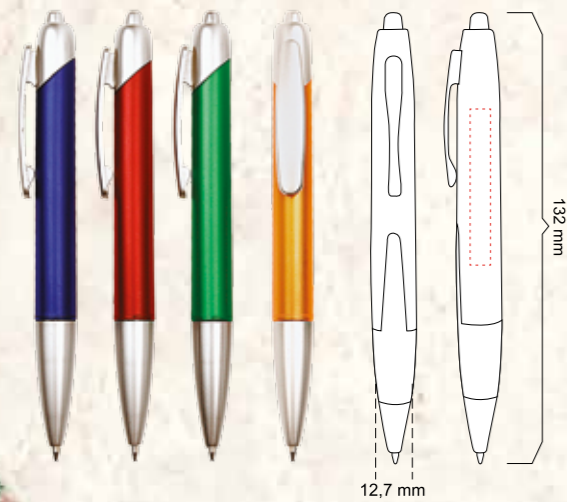

440

PLASTİK TÜKENMEZ KALEM
PLASTIC BALLPOINT PEN

BASKI ALANI/PRINTING AREA

Gövde/Body : 5.8 mm x 48 mm

Klips/Clips : 4.5 mm x 28 mm

420

PLASTİK TÜKENMEZ KALEM
PLASTIC BALLPOINT PEN

BASKI ALANI/PRINTING AREA

Gövde/Body : 5 mm x 36 mm

Klips/Clips : Uygun Değil/Unavailable

410

PLASTİK TÜKENMEZ KALEM
PLASTIC BALLPOINT PEN

BASKI ALANI/PRINTING AREA

Gövde/Body : 5.8 mm x 48 mm

Klips/Clips : 4.5 mm x 28 mm

475-S

PLASTİK TÜKENMEZ KALEM
PLASTIC BALLPOINT PEN

BASKI ALANI/PRINTING AREA

Gövde/Body : 5.8 mm x 46 mm

Klips/Clips : Uygun Değil/Unavailable