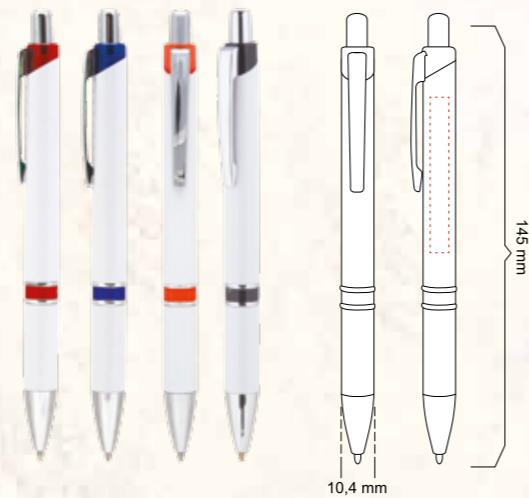

433

PLASTİK TÜKENMEZ KALEM
PLASTIC BALLPOINT PEN

BASKI ALANI/PRINTING AREA

Gövde/Body : 5.8 mm x 48 mm
Klips/Clips : 3.6 mm x 28 mm

418

PLASTİK TÜKENMEZ KALEM
PLASTIC BALLPOINT PEN

BASKI ALANI/PRINTING AREA

Gövde/Body : 5.8 mm x 48 mm
Klips/Clips : Uygun Değil/Unavailable

416

PLASTİK TÜKENMEZ KALEM
PLASTIC BALLPOINT PEN

BASKI ALANI/PRINTING AREA

Gövde/Body : 5.8 mm x 48 mm
Klips/Clips : 3 mm x 30 mm

414

PLASTİK TÜKENMEZ KALEM
PLASTIC BALLPOINT PEN

BASKI ALANI/PRINTING AREA

Gövde/Body : 5.8 mm x 46 mm
Klips/Clips : 4.5 mm x 28 mm

500 JUMBO

PLASTİK TÜKENMEZ KALEM
PLASTIC BALLPOINT PEN

BASKI ALANI/PRINTING AREA

Gövde/Body : 10 mm x 62 mm
Klips/Clips : 8 mm x 44 mm