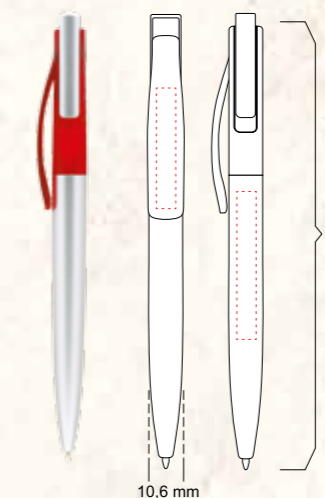

433

PLASTİK TÜKENMEZ KALEM
PLASTIC BALLPOINT PEN

BASKI ALANI/PRINTING AREA

Gövde/Body : 5.8 mm x 48 mm
Klips/Clips : 3.6 mm x 28 mm

418

PLASTİK TÜKENMEZ KALEM
PLASTIC BALLPOINT PEN

BASKI ALANI/PRINTING AREA

Gövde/Body : 5.8 mm x 48 mm
Klips/Clips : Uygun Değil/Unavailable

416

PLASTİK TÜKENMEZ KALEM
PLASTIC BALLPOINT PEN

BASKI ALANI/PRINTING AREA

Gövde/Body : 5.8 mm x 48 mm
Klips/Clips : 3 mm x 30 mm

414

PLASTİK TÜKENMEZ KALEM
PLASTIC BALLPOINT PEN

BASKI ALANI/PRINTING AREA

Gövde/Body : 5.8 mm x 46 mm
Klips/Clips : 4.5 mm x 28 mm

500 JUMBO

PLASTİK TÜKENMEZ KALEM
PLASTIC BALLPOINT PEN

BASKI ALANI/PRINTING AREA

Gövde/Body : 10 mm x 62 mm
Klips/Clips : 8 mm x 44 mm