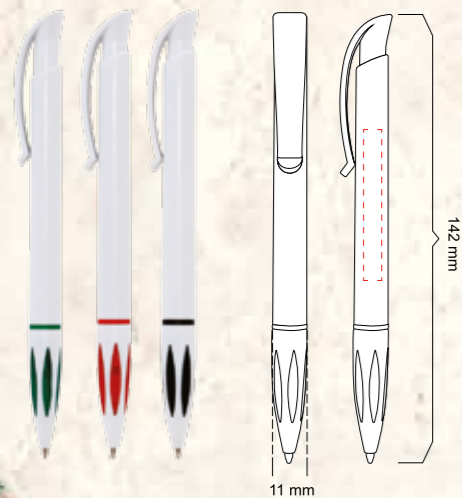

433

PLASTİK TÜKENMEZ KALEM
PLASTIC BALLPOINT PEN

BASKI ALANI/PRINTING AREA

Gövde/Body : 5.8 mm x 48 mm
Klips/Clips : 3.6 mm x 28 mm

418

PLASTİK TÜKENMEZ KALEM
PLASTIC BALLPOINT PEN

BASKI ALANI/PRINTING AREA

Gövde/Body : 5.8 mm x 48 mm
Klips/Clips : Uygun Değil/Unavailable

416

PLASTİK TÜKENMEZ KALEM
PLASTIC BALLPOINT PEN

BASKI ALANI/PRINTING AREA

Gövde/Body : 5.8 mm x 48 mm
Klips/Clips : 3 mm x 30 mm

414

PLASTİK TÜKENMEZ KALEM
PLASTIC BALLPOINT PEN

BASKI ALANI/PRINTING AREA

Gövde/Body : 5.8 mm x 46 mm
Klips/Clips : 4.5 mm x 28 mm

500 JUMBO

PLASTİK TÜKENMEZ KALEM
PLASTIC BALLPOINT PEN

BASKI ALANI/PRINTING AREA

Gövde/Body : 10 mm x 62 mm
Klips/Clips : 8 mm x 44 mm