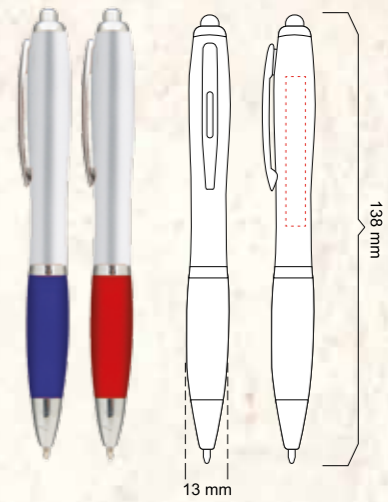

440

PLASTİK TÜKENMEZ KALEM
PLASTIC BALLPOINT PEN

BASKI ALANI/PRINTING AREA

Gövde/Body : 5.8 mm x 48 mm

Klips/Clips : 4.5 mm x 28 mm

420

PLASTİK TÜKENMEZ KALEM
PLASTIC BALLPOINT PEN

BASKI ALANI/PRINTING AREA

Gövde/Body : 5 mm x 36 mm

Klips/Clips : Uygun Değil/Unavailable

410

PLASTİK TÜKENMEZ KALEM
PLASTIC BALLPOINT PEN

BASKI ALANI/PRINTING AREA

Gövde/Body : 5.8 mm x 48 mm

Klips/Clips : 4.5 mm x 28 mm

475-S

PLASTİK TÜKENMEZ KALEM
PLASTIC BALLPOINT PEN

BASKI ALANI/PRINTING AREA

Gövde/Body : 5.8 mm x 46 mm

Klips/Clips : Uygun Değil/Unavailable