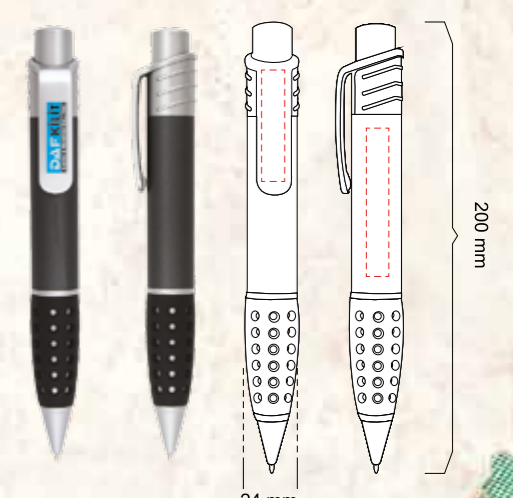

433

PLASTİK TÜKENMEZ KALEM
PLASTIC BALLPOINT PEN

BASKI ALANI/PRINTING AREA

Gövde/Body : 5.8 mm x 48 mm
Klips/Clips : 3.6 mm x 28 mm

418

PLASTİK TÜKENMEZ KALEM
PLASTIC BALLPOINT PEN

BASKI ALANI/PRINTING AREA

Gövde/Body : 5.8 mm x 48 mm
Klips/Clips : Uygun Değil/Unavailable

416

PLASTİK TÜKENMEZ KALEM
PLASTIC BALLPOINT PEN

BASKI ALANI/PRINTING AREA

Gövde/Body : 5.8 mm x 48 mm
Klips/Clips : 3 mm x 30 mm

414

PLASTİK TÜKENMEZ KALEM
PLASTIC BALLPOINT PEN

BASKI ALANI/PRINTING AREA

Gövde/Body : 5.8 mm x 46 mm
Klips/Clips : 4.5 mm x 28 mm

500 JUMBO

PLASTİK TÜKENMEZ KALEM
PLASTIC BALLPOINT PEN

BASKI ALANI/PRINTING AREA

Gövde/Body : 10 mm x 62 mm
Klips/Clips : 8 mm x 44 mm