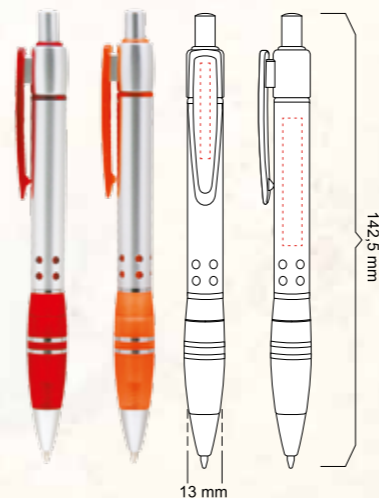

433

PLASTİK TÜKENMEZ KALEM
PLASTIC BALLPOINT PEN

BASKI ALANI/PRINTING AREA

Gövde/Body : 5.8 mm x 48 mm
Klips/Clips : 3.6 mm x 28 mm

418

PLASTİK TÜKENMEZ KALEM
PLASTIC BALLPOINT PEN

BASKI ALANI/PRINTING AREA

Gövde/Body : 5.8 mm x 48 mm
Klips/Clips : Uygun Değil/Unavailable

416

PLASTİK TÜKENMEZ KALEM
PLASTIC BALLPOINT PEN

BASKI ALANI/PRINTING AREA

Gövde/Body : 5.8 mm x 48 mm
Klips/Clips : 3 mm x 30 mm

414

PLASTİK TÜKENMEZ KALEM
PLASTIC BALLPOINT PEN

BASKI ALANI/PRINTING AREA

Gövde/Body : 5.8 mm x 46 mm
Klips/Clips : 4.5 mm x 28 mm

500 JUMBO

PLASTİK TÜKENMEZ KALEM
PLASTIC BALLPOINT PEN

BASKI ALANI/PRINTING AREA

Gövde/Body : 10 mm x 62 mm
Klips/Clips : 8 mm x 44 mm