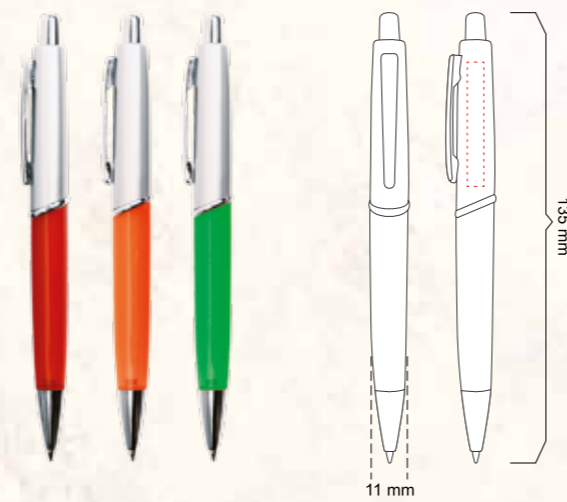

440

PLASTİK TÜKENMEZ KALEM
PLASTIC BALLPOINT PEN

BASKI ALANI/PRINTING AREA

Gövde/Body : 5.8 mm x 48 mm

Klips/Clips : 4.5 mm x 28 mm

420

PLASTİK TÜKENMEZ KALEM
PLASTIC BALLPOINT PEN

BASKI ALANI/PRINTING AREA

Gövde/Body : 5 mm x 36 mm

Klips/Clips : Uygun Değil/Unavailable

410

PLASTİK TÜKENMEZ KALEM
PLASTIC BALLPOINT PEN

BASKI ALANI/PRINTING AREA

Gövde/Body : 5.8 mm x 48 mm

Klips/Clips : 4.5 mm x 28 mm

475-S

PLASTİK TÜKENMEZ KALEM
PLASTIC BALLPOINT PEN

BASKI ALANI/PRINTING AREA

Gövde/Body : 5.8 mm x 46 mm

Klips/Clips : Uygun Değil/Unavailable